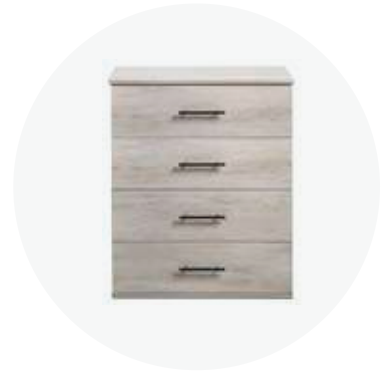

ATHENS - 3 DOOR

3 Door white & urban oak top
W112.5 x D54.5 x H180cm **From £380**

ATHENS - 3 DOOR COMBI

Alby blue & gold oak top
W112.5 x D54.5 x H180cm **From £415**

FUSION - CHEST OF DRAWERS

All prices are **excluding VAT**

CORINTH - 3 DRAWER

Grey
W80 x D40 x H76cm **From £110**

ATHENS - 3 DRAWER

Alby blue & gold oak top
W76 X D42 X H74cm **From £130**

ATHENS - 4 DRAWER

Light artwood
W76 x D42 x H95cm **From £155**

RHODES - 4 DRAWER