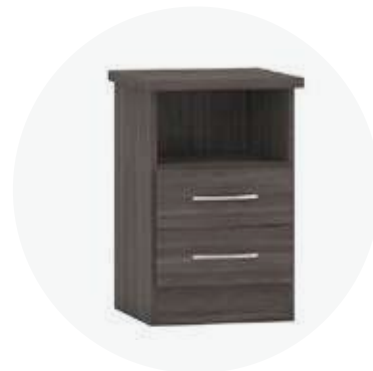

Grey oak
W82cm x D50 x H111cm **From £160**

PATMOS - 5 DRAWER

Grey and white
W81 x D45 x H107cm **From £170**

ATHENS - 5 DRAWER

Alby blue & gold oak top
W76 x D42 x H117cm **From £185**

FUSION - BEDSIDES

All prices are **excluding VAT**

CORINTH - 2 DRAWER

Grey
W44 x D40 x H58cm **From £50**

RHODES - 2 DRAWER

Grey oak
W45 x D45 x H57cm **From £60**

VOLOS - 2 DRAWER

Black wood grain
W40 x D40 x H61cm **From £75**

PATMOS - 2 DRAWER

Grey and white
W45 x D45 x H50cm **From £80**