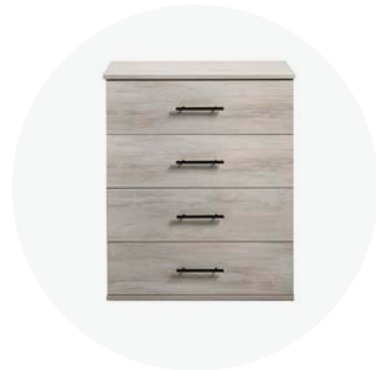

Alby blue & gold oak top
W112.5 x D54.5 x H180cm **From £415**

FUSION - CHEST OF DRAWERS

All prices are **excluding VAT**

CORINTH - 3 DRAWER

Grey
W80 x D40 x H76cm **From £110**

ATHENS - 3 DRAWER

Alby blue & gold oak top
W76 X D42 X H74cm **From £130**

ATHENS - 4 DRAWER

Light artwood
W76 x D42 x H95cm **From £155**

ATHENS - 5 DRAWER

Alby blue & gold oak top
W76 x D42 x H117cm **From £185**

RHODES - 4 DRAWER

Grey oak
W82cm x D50 x H111cm **From £160**

LARISSA - 3 DRAWER